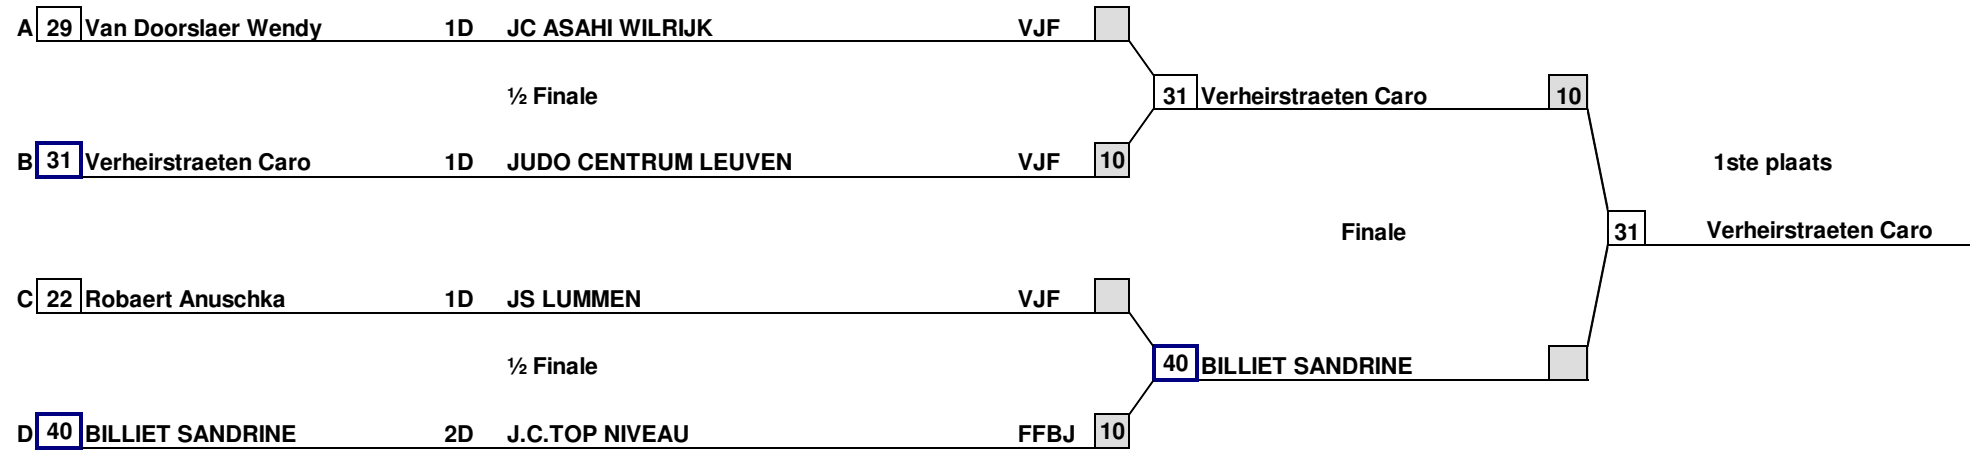

BK Senioren  
JC Samoerai Ronse  
5/11/2011

05/11/11 19:08

BK Senioren  
 JC Samoerai Ronse  
 5 november 2011

05/11/11 19:09

Ippon = 10 Waza-Ari = 7 Yuko = 5 Beslissing = 1

Dames 20+

-63 kg

Herkansing