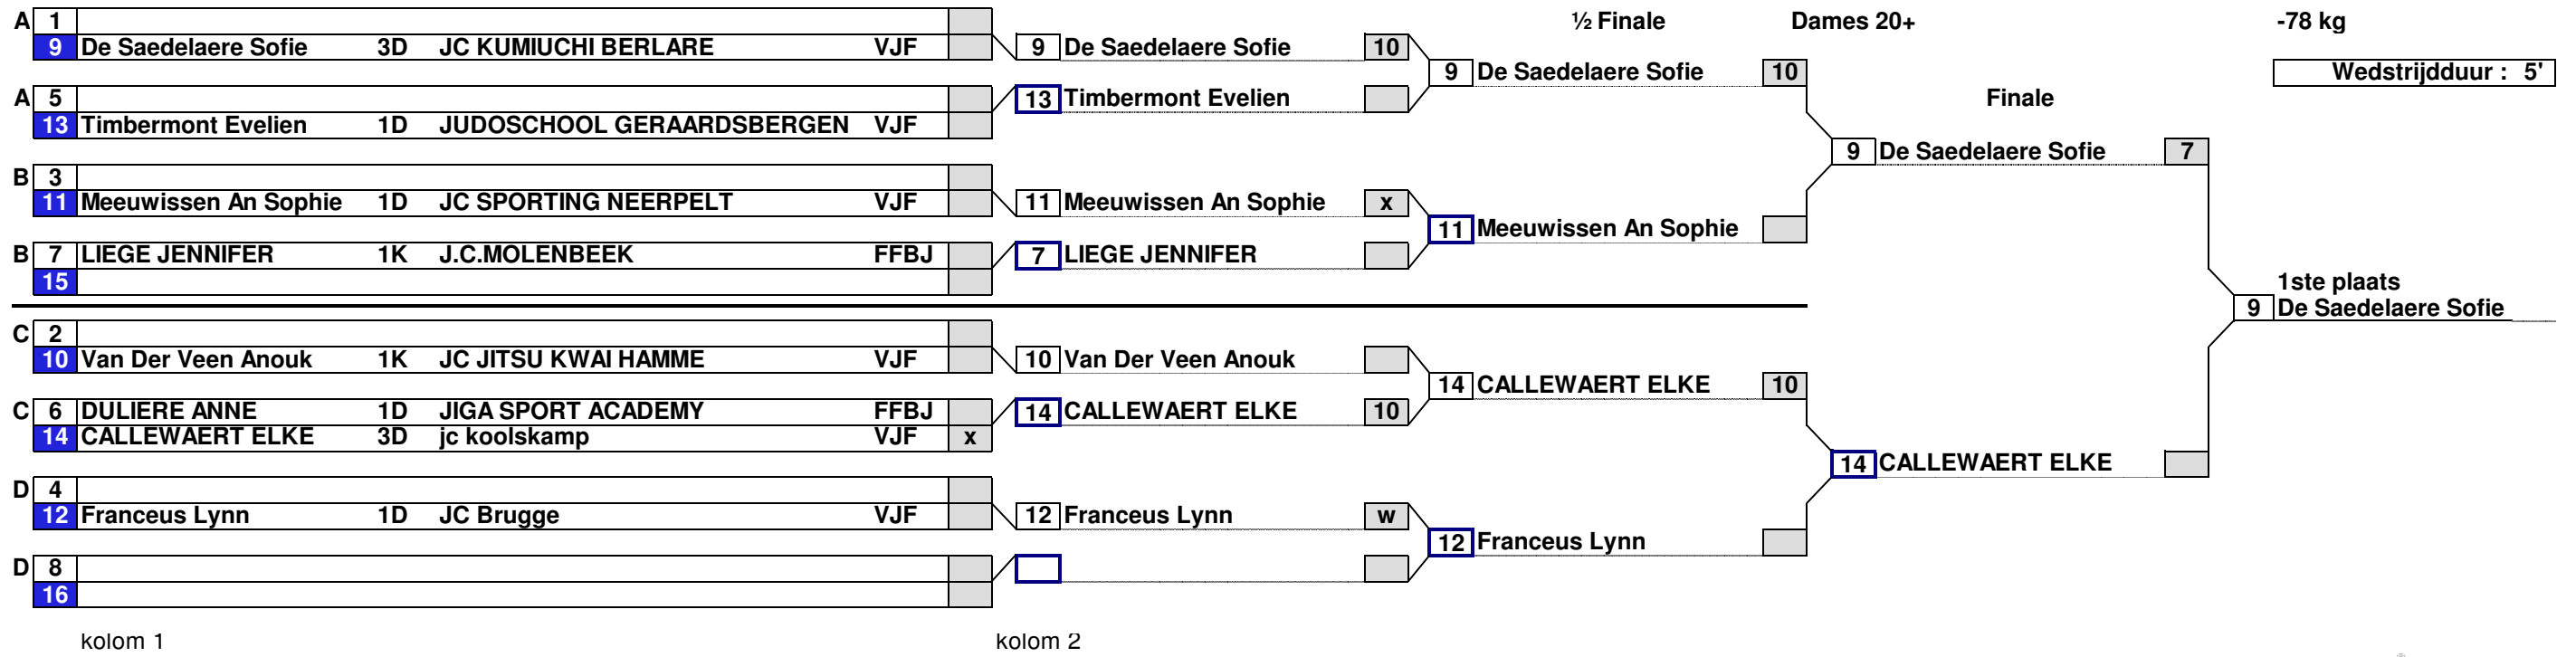

Herkansing

□ Ippon = 10 Waza-Ari = 7 Yuko = 5 Beslissing = 1

1	9	De Saedelaere Sofie	3D	JC KUMIUCHI BERLARE	VJF
2	14	CALLEWAERT ELKE	3D	jc koolskamp	VJF
3	13	Timbermont Evelien	1D	JUDOSCHOOL GERAARDSBERGEN	VJF
3	11	Meeuwissen An Sophie	1D	JC SPORTING NEERPELT	VJF

06/11/11 19:24

5/11/2011
BK Senioren
JC Samoerai Ronse

06/11/11 19:24