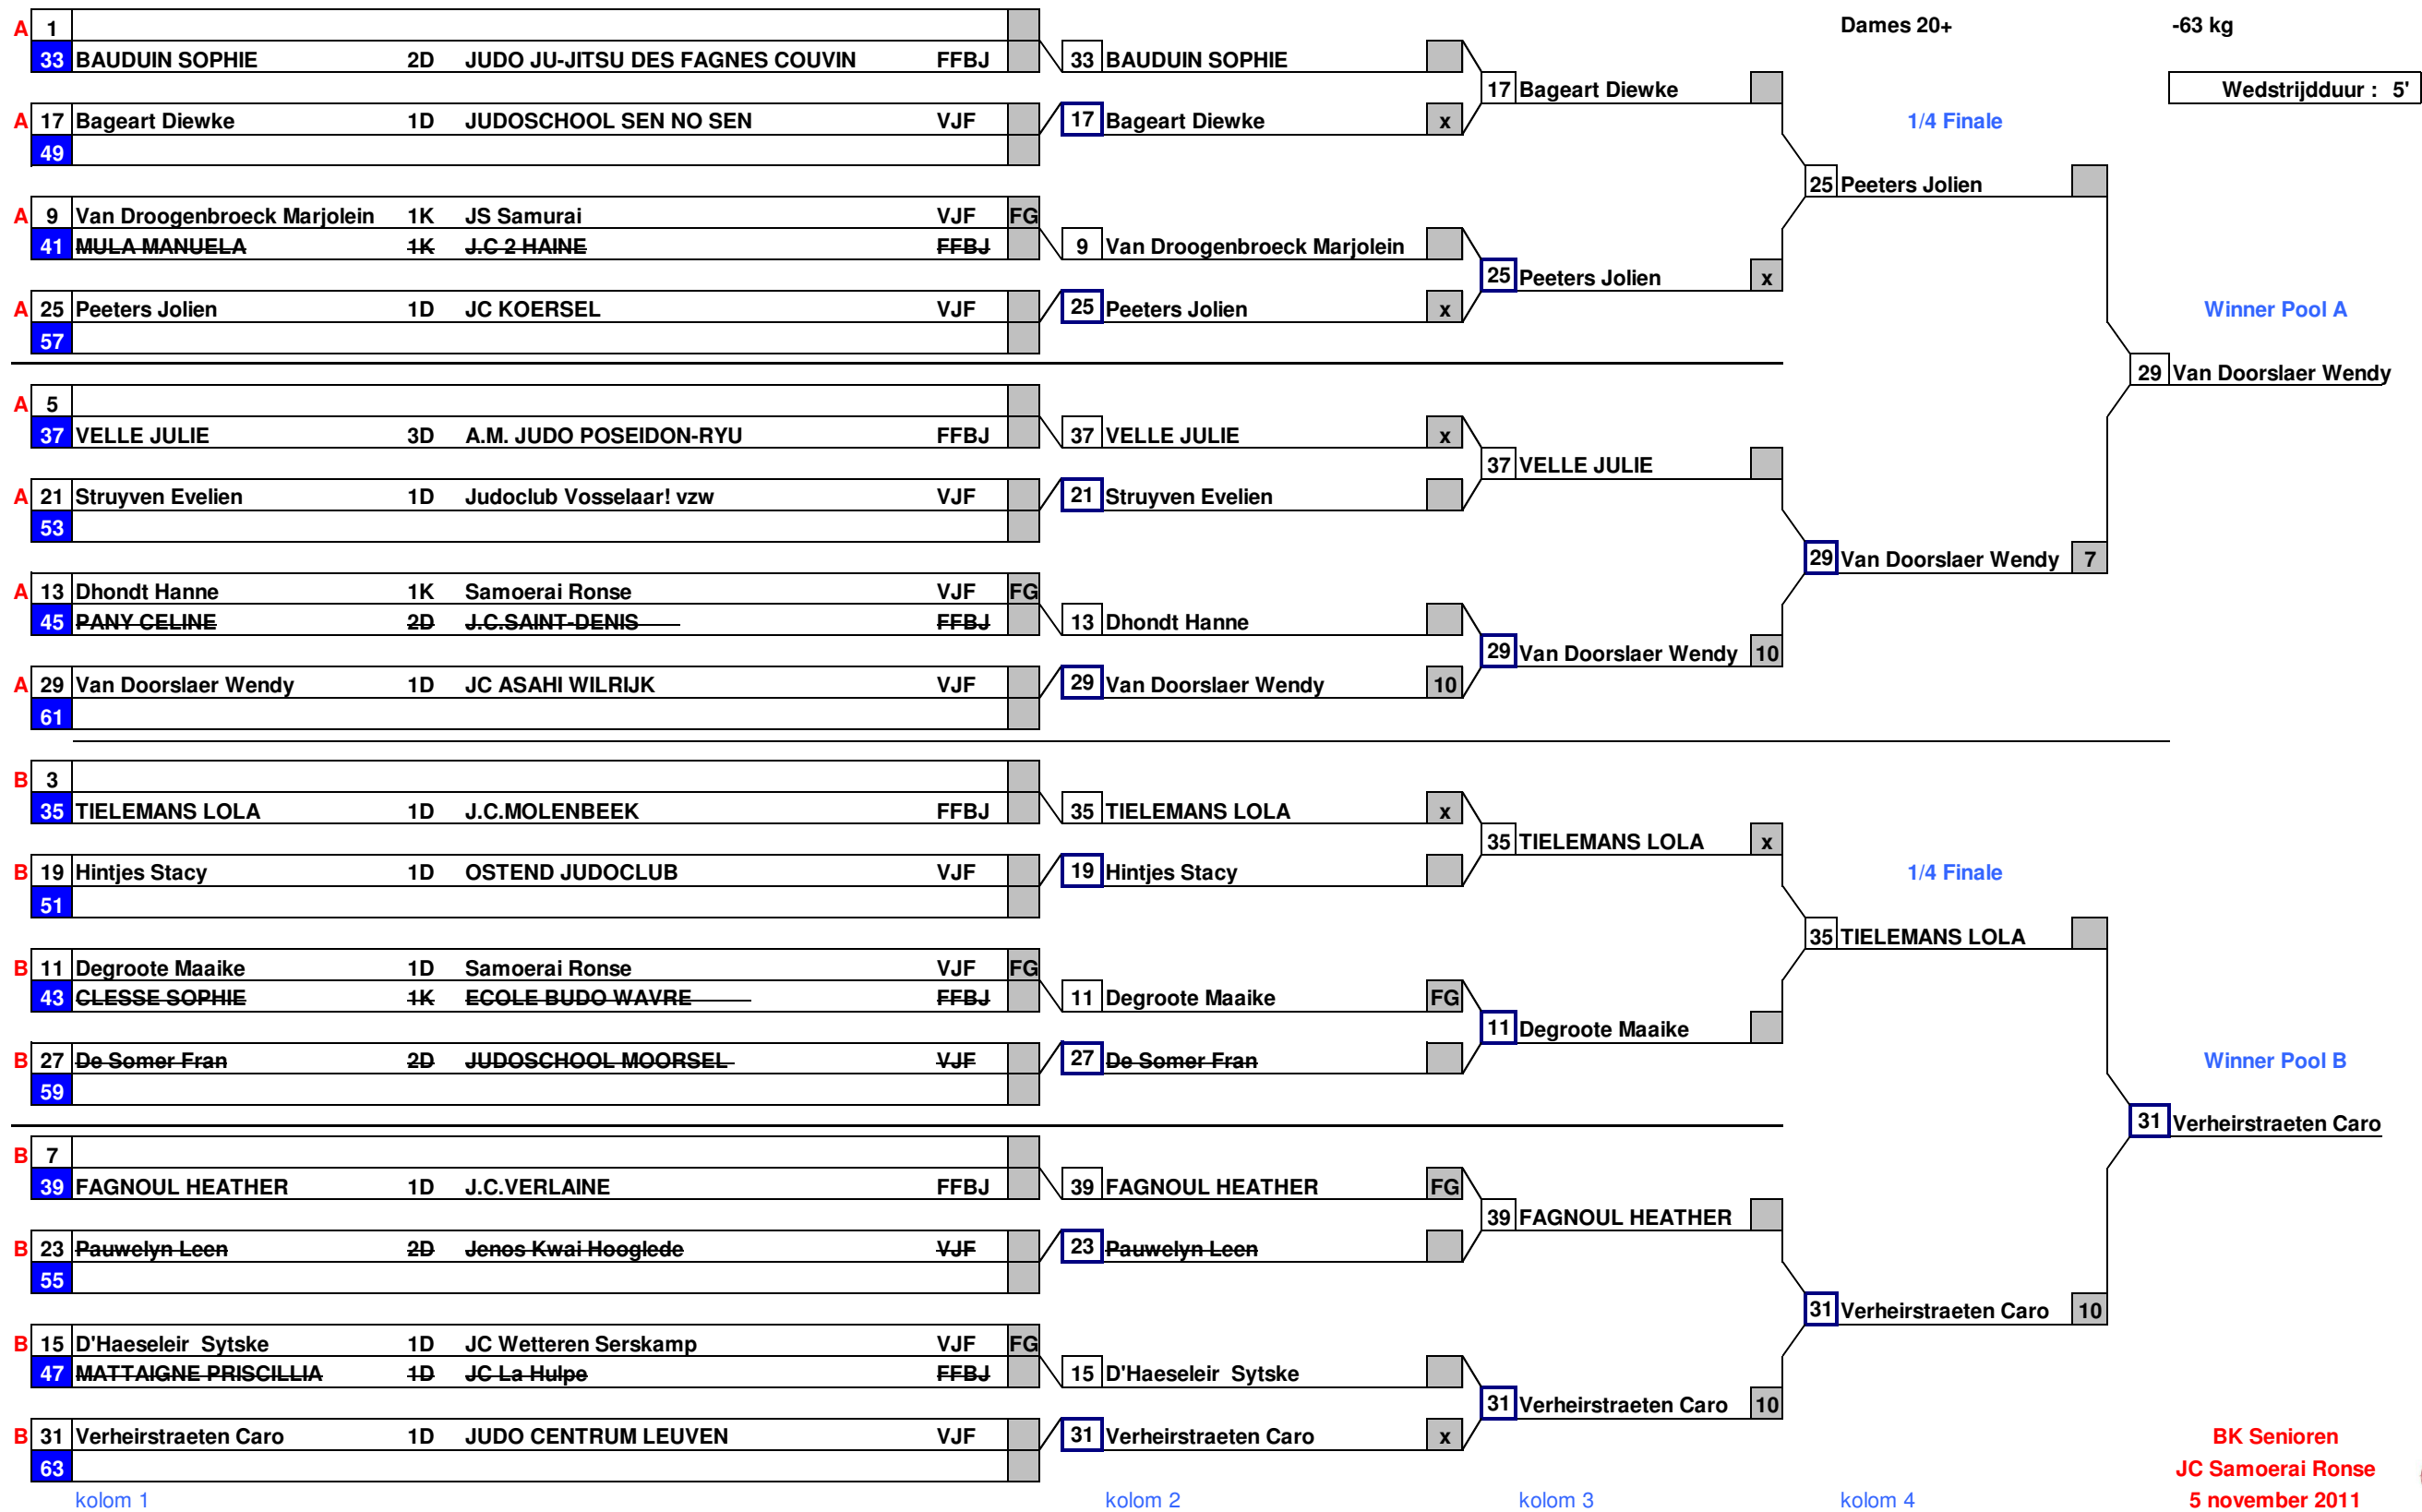

BK Senioren
JC Samoerai Ronse
5 november 2011

05/11/11 19:09

Ippon = 10 Waza-Ari = 7 Yuko = 5 Beslissing = 1