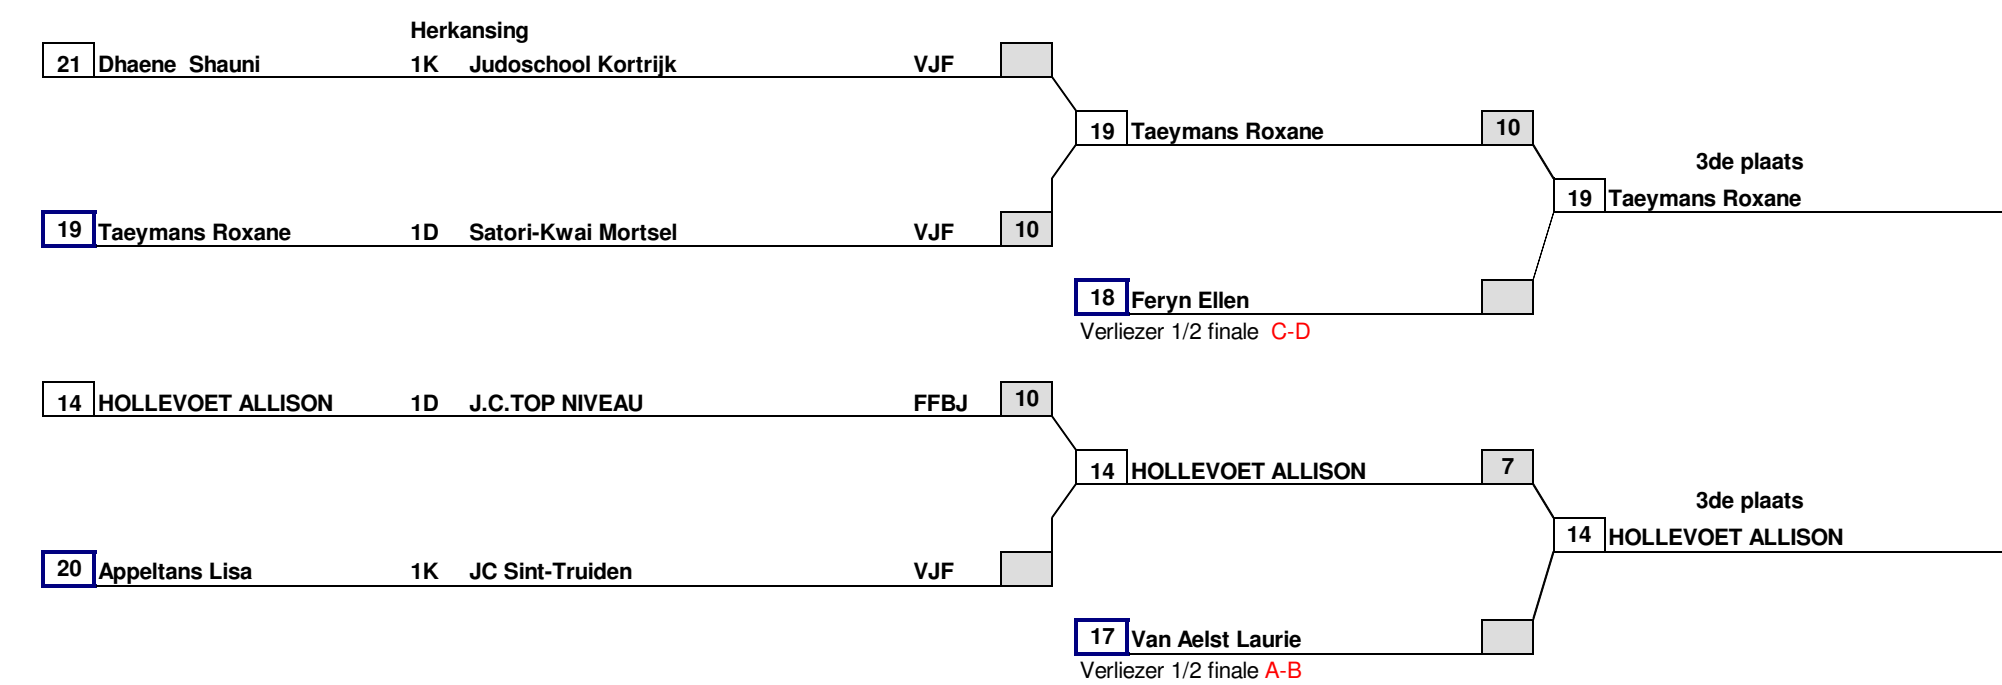

[ ] Ippon = 10 Waza-Ari = 7 Yuko = 5 Beslissing = 1

1	15 Arcq Jennyfer	1D	JUDO CENTRUM LEUVEN	VJF
2	16 Peeters Zoe	1D	JC Antwerpen United	VJF
3	19 Taeymans Roxane	1D	Satori-Kwai Mortsel	VJF
3	14 HOLLEVOET ALLISON	1D	J.C.TOP NIVEAU	FFBJ

BK Senioren
JC Samoerai Ronse
6/11/2011

06/11/11 19:23