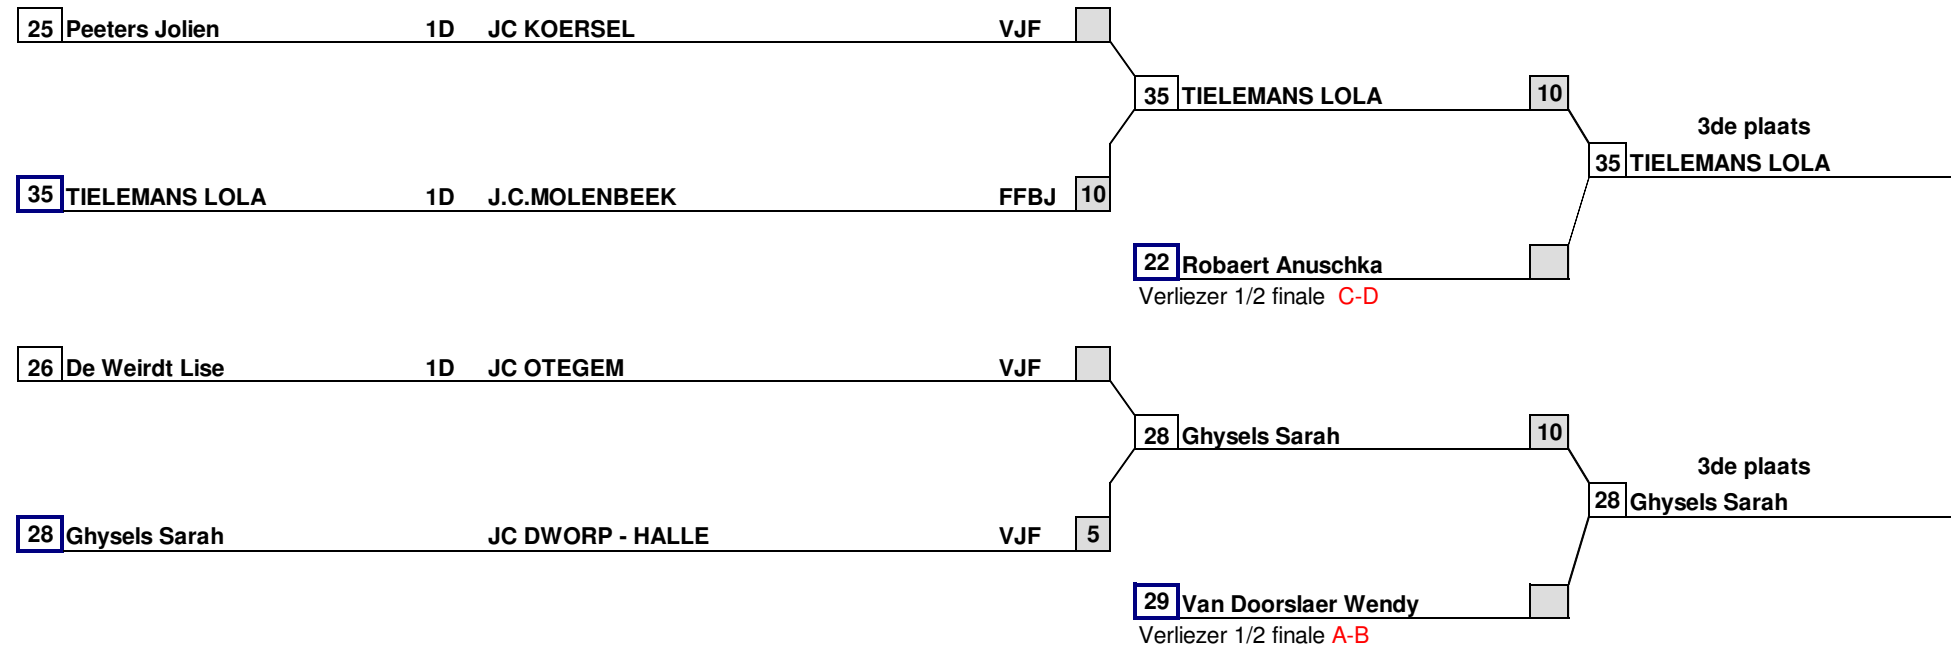

BK Senioren  
JC Samoerai Ronse  
5/11/2011

05/11/11 19:08

BK Senioren  
 JC Samoerai Ronse  
 5 november 2011

05/11/11 19:09

Ippon = 10 Waza-Ari = 7 Yuko = 5 Beslissing = 1

Dames 20+

-63 kg

Herkansing