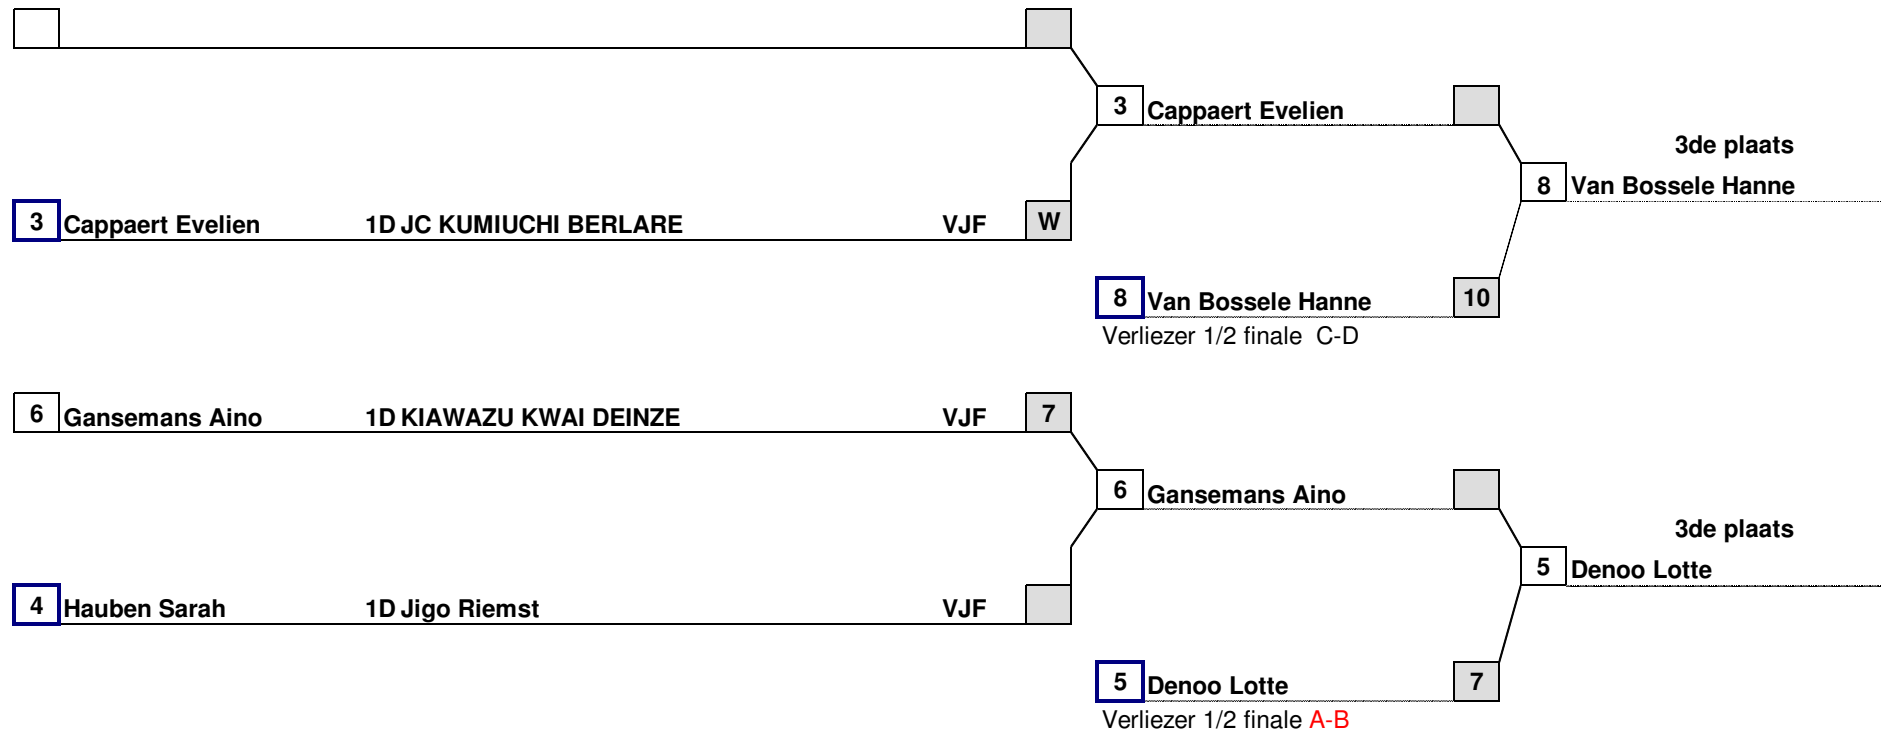

05/11/11 19:05

5/11/2011  
BK Senioren  
JC Samoerai Ronse

05/11/11 19:05

kolom 1

kolom 2

Herkansing

█ Ippon = 10 Waza-Ari = 7 Yuko = 5 Beslissing = 1

05/11/11 19:07