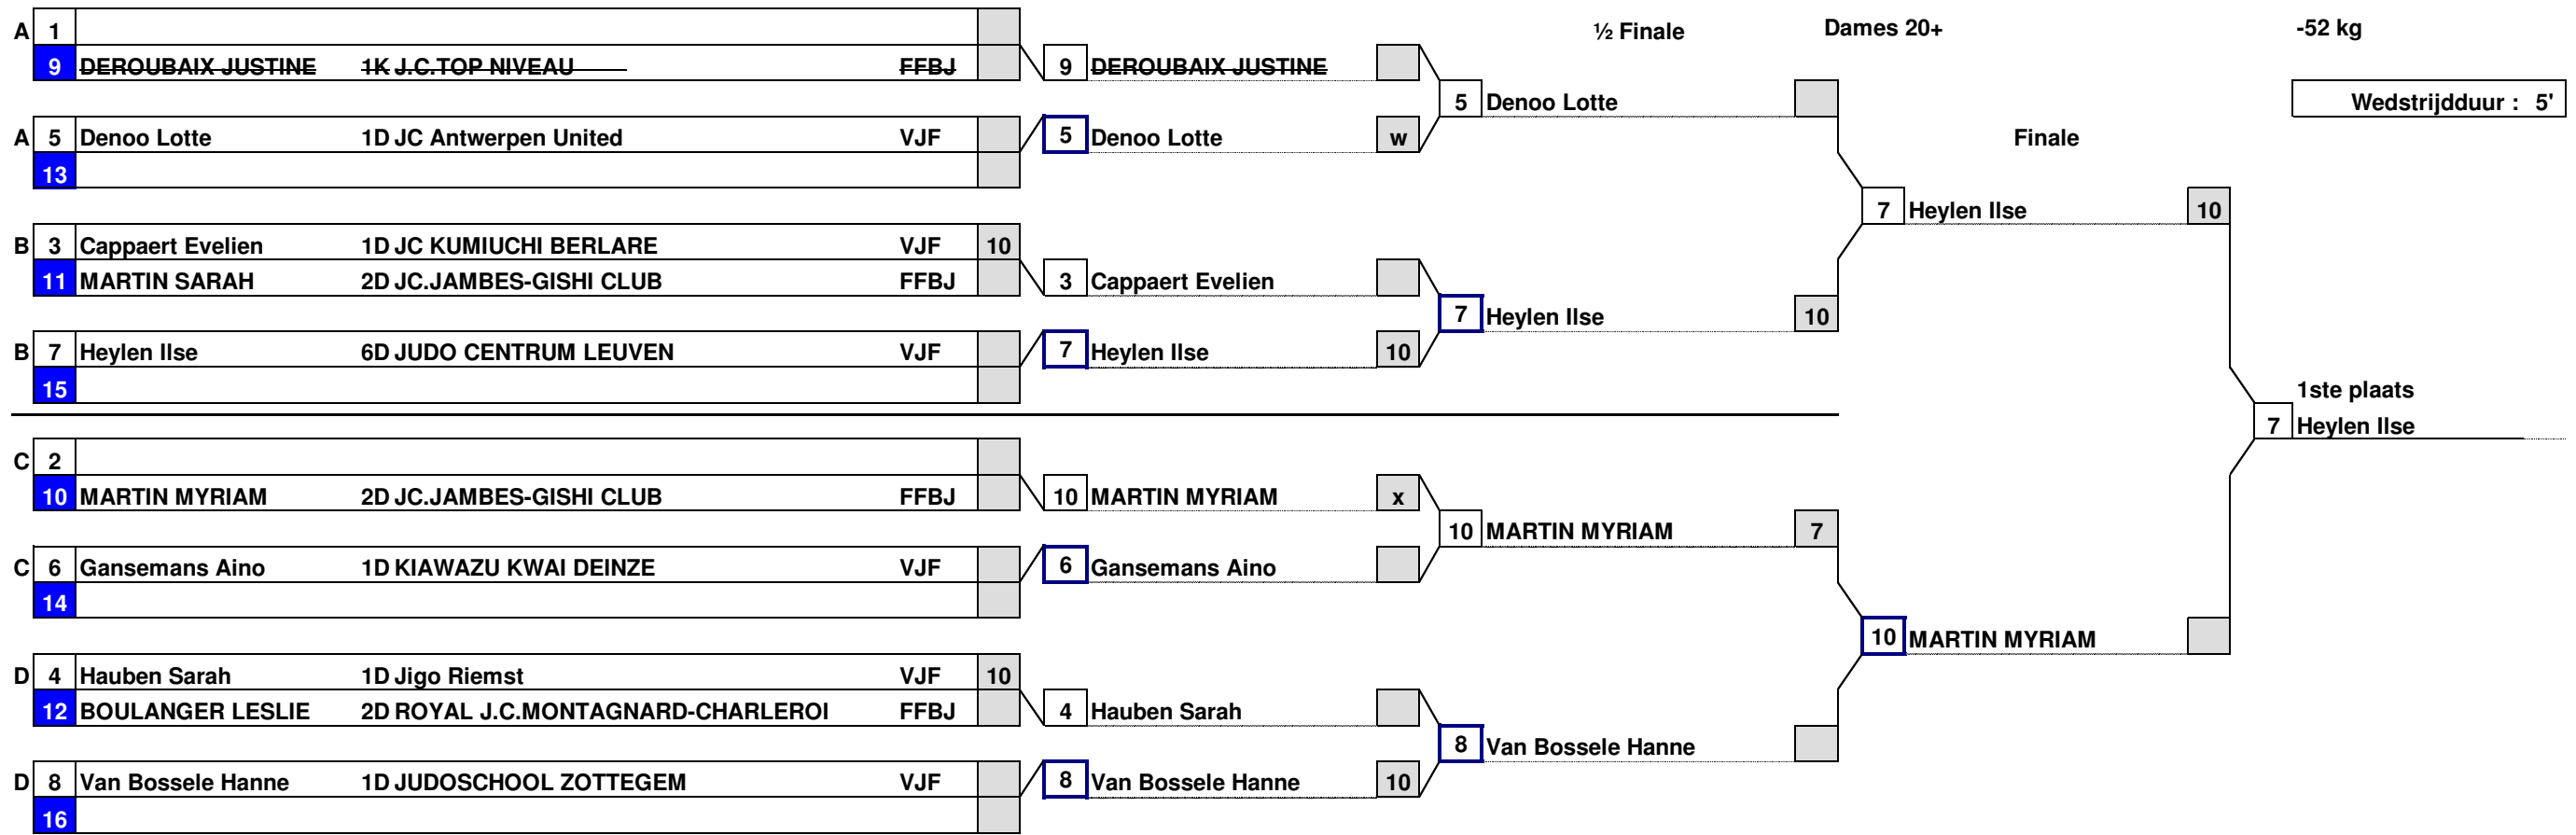

05/11/11 19:05

5/11/2011  
BK Senioren  
JC Samoerai Ronse

05/11/11 19:05

kolom 1

kolom 2

Herkansing

█ Ippon = 10 Waza-Ari = 7 Yuko = 5 Beslissing = 1

05/11/11 19:07